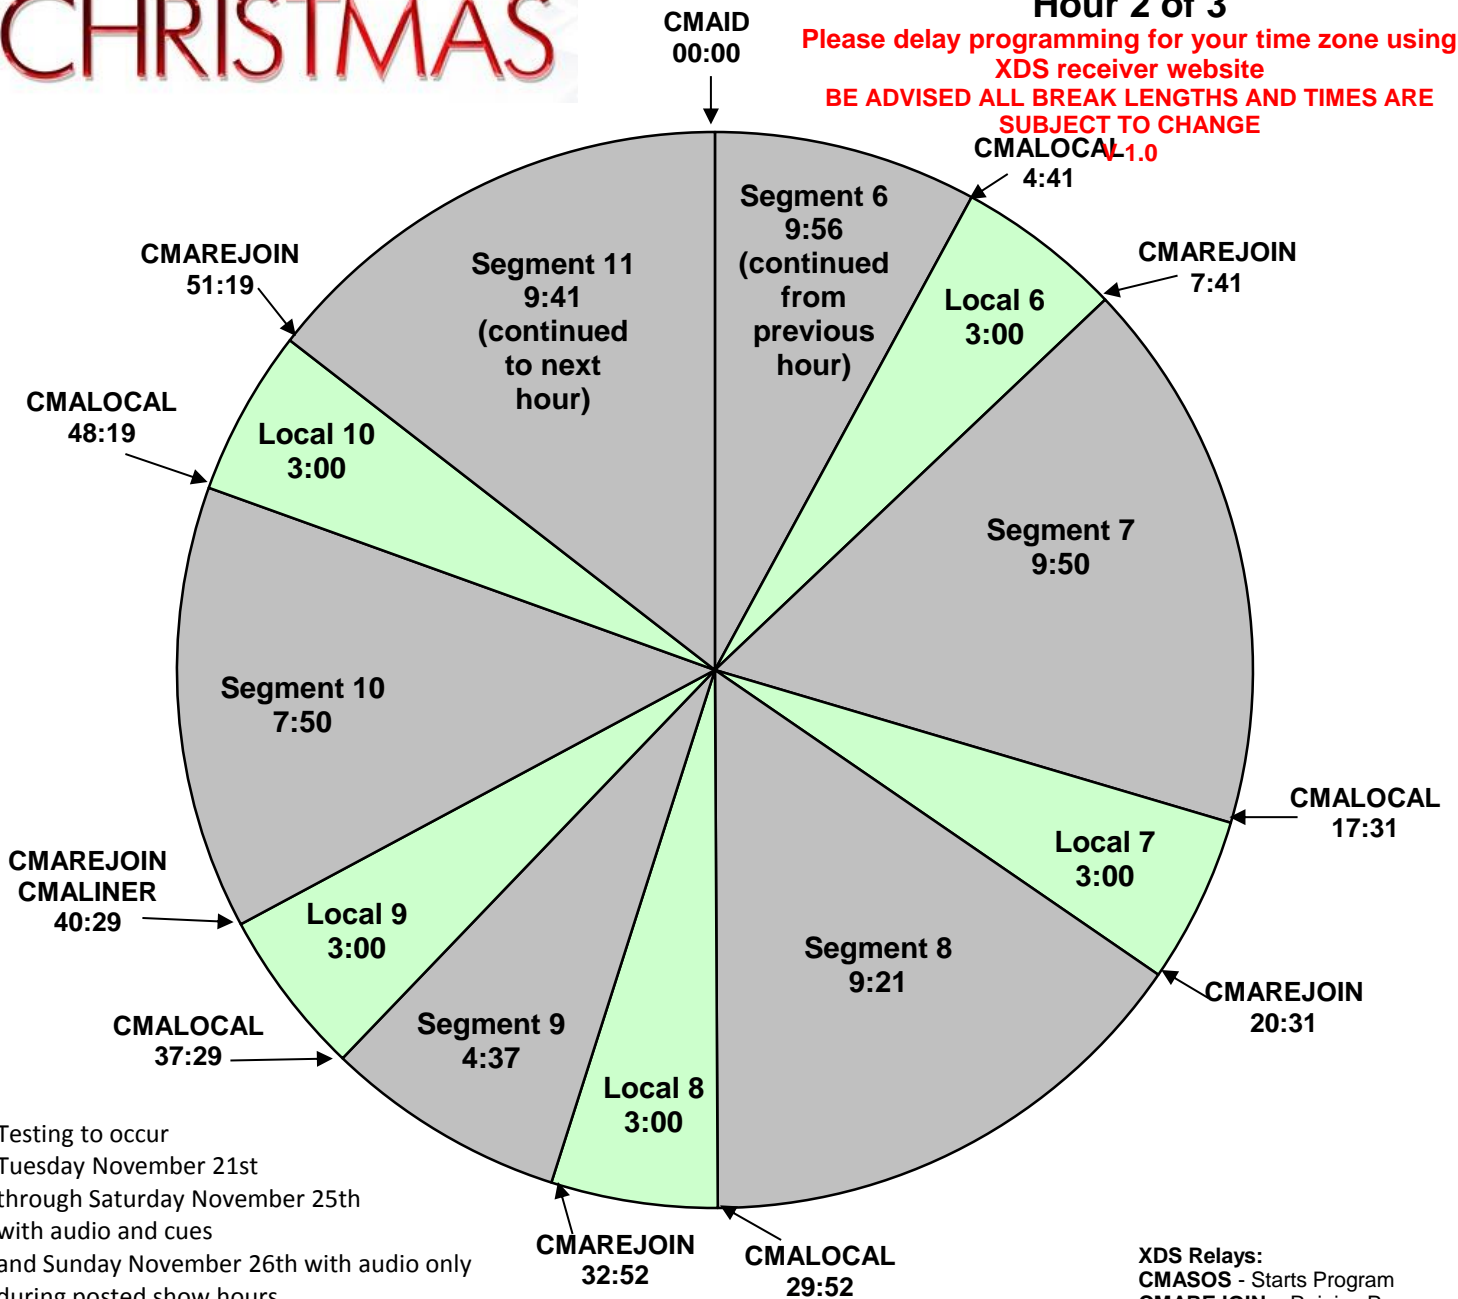

CMA COUNTRY CHRISTMAS

CMA Country Christmas

XDS Program: CMA XMAS
(PID 1036, PGM 40)

Effective Date: November 27th, 2017

Premiere XDS PRO4-P Satellite

8:00pm - 11:00pm Eastern /Pacific

7:00pm - 10:00pm Central/Mountain

7:00PM - 10:00PM Alaska/Hawaii

Hour 2 of 3

Please delay programming for your time zone using
XDS receiver website

BE ADVISED ALL BREAK LENGTHS AND TIMES ARE
SUBJECT TO CHANGE

Testing to occur
Tuesday November 21st
through Saturday November 25th
with audio and cues
and Sunday November 26th with audio only
during posted show hours.

For Technical Assistance call:
Premiere Network Operations Center: 800-276-4431
Technical Info: <http://engineering.premiereradio.com/>

XDS Relays:
CMASOS - Starts Program
CMAREJOIN - Rejoins Program
CMALOCAL - Local Break
CMALINER - :05 Dry Local Liner
CMAID - :05 Dry Legal ID
CMAEOS - End of Show

All Breaks Float
All Times Subject to Change
Local Breaks Length Subject to
Change

premiere
NETWORKS